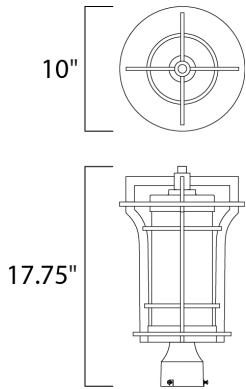

**PRODUCT DESCRIPTION**

**MEASUREMENTS**

DIMENSION : 10" L x 10" W x 17.75" H  
 HANGING WEIGHT : 8.6 lb

**LAMPING**

INPUT VOLTAGE : 120V  
 LUMENS : 800 Rated  
 BULB : 1 x 9W LED E26 Medium , 9W Total  
 BULB INCLUDED : (Included)  
 DIMMABLE : Triac CL  
 CRI : 90+ CRI  
 COLOR\_TEMP : 3000K

**FINISHES OPTION**

 Black Oxide (BO)

**GLASS**

Water Glass WG

**MATERIAL**

Die Cast Aluminum

**RATINGS**

cETLus  
 Wet Location  
 JA8 Bulb In